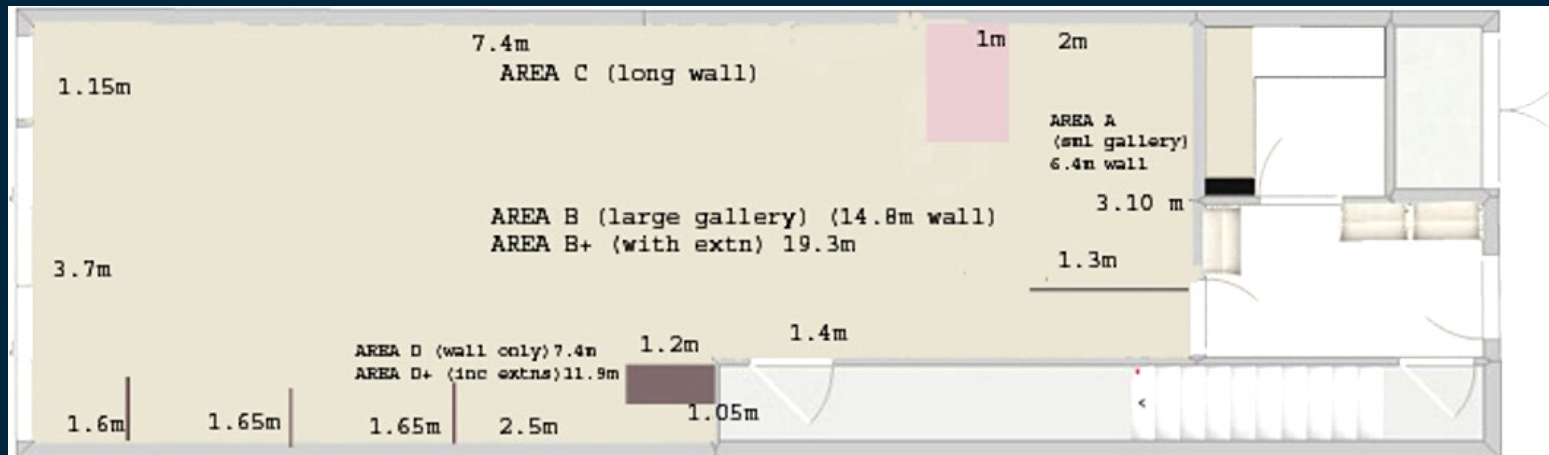

GALLERY HIRE

GALLERY HIRE SPECIFICATIONS:

FOR MORE INFORMATION OR TO DISCUSS A POSSIBLE BOOKING PLEASE CALL: 01582 661603

AREA B: Main Gallery - £330
AREA B+: Main Gallery + Extension walls - £440
AREA C: Left-hand wall - £165
AREA D: Right-hand wall - £165
AREA D+: Right-hand wall + Extension walls - £275

PRICES SHOWN ARE FOR FIRST WEEK OF HIRE. DISCOUNT AVAILABLE FOR TWO OR MORE WEEKS.
DISCOUNT ALSO NEGOTIABLE FOR HIRE OF WALL ONLY (NO SHELIVING).
AREA A NOT INCLUDED IN STANDARD HIRE. COMMISSION 15% ON SALES